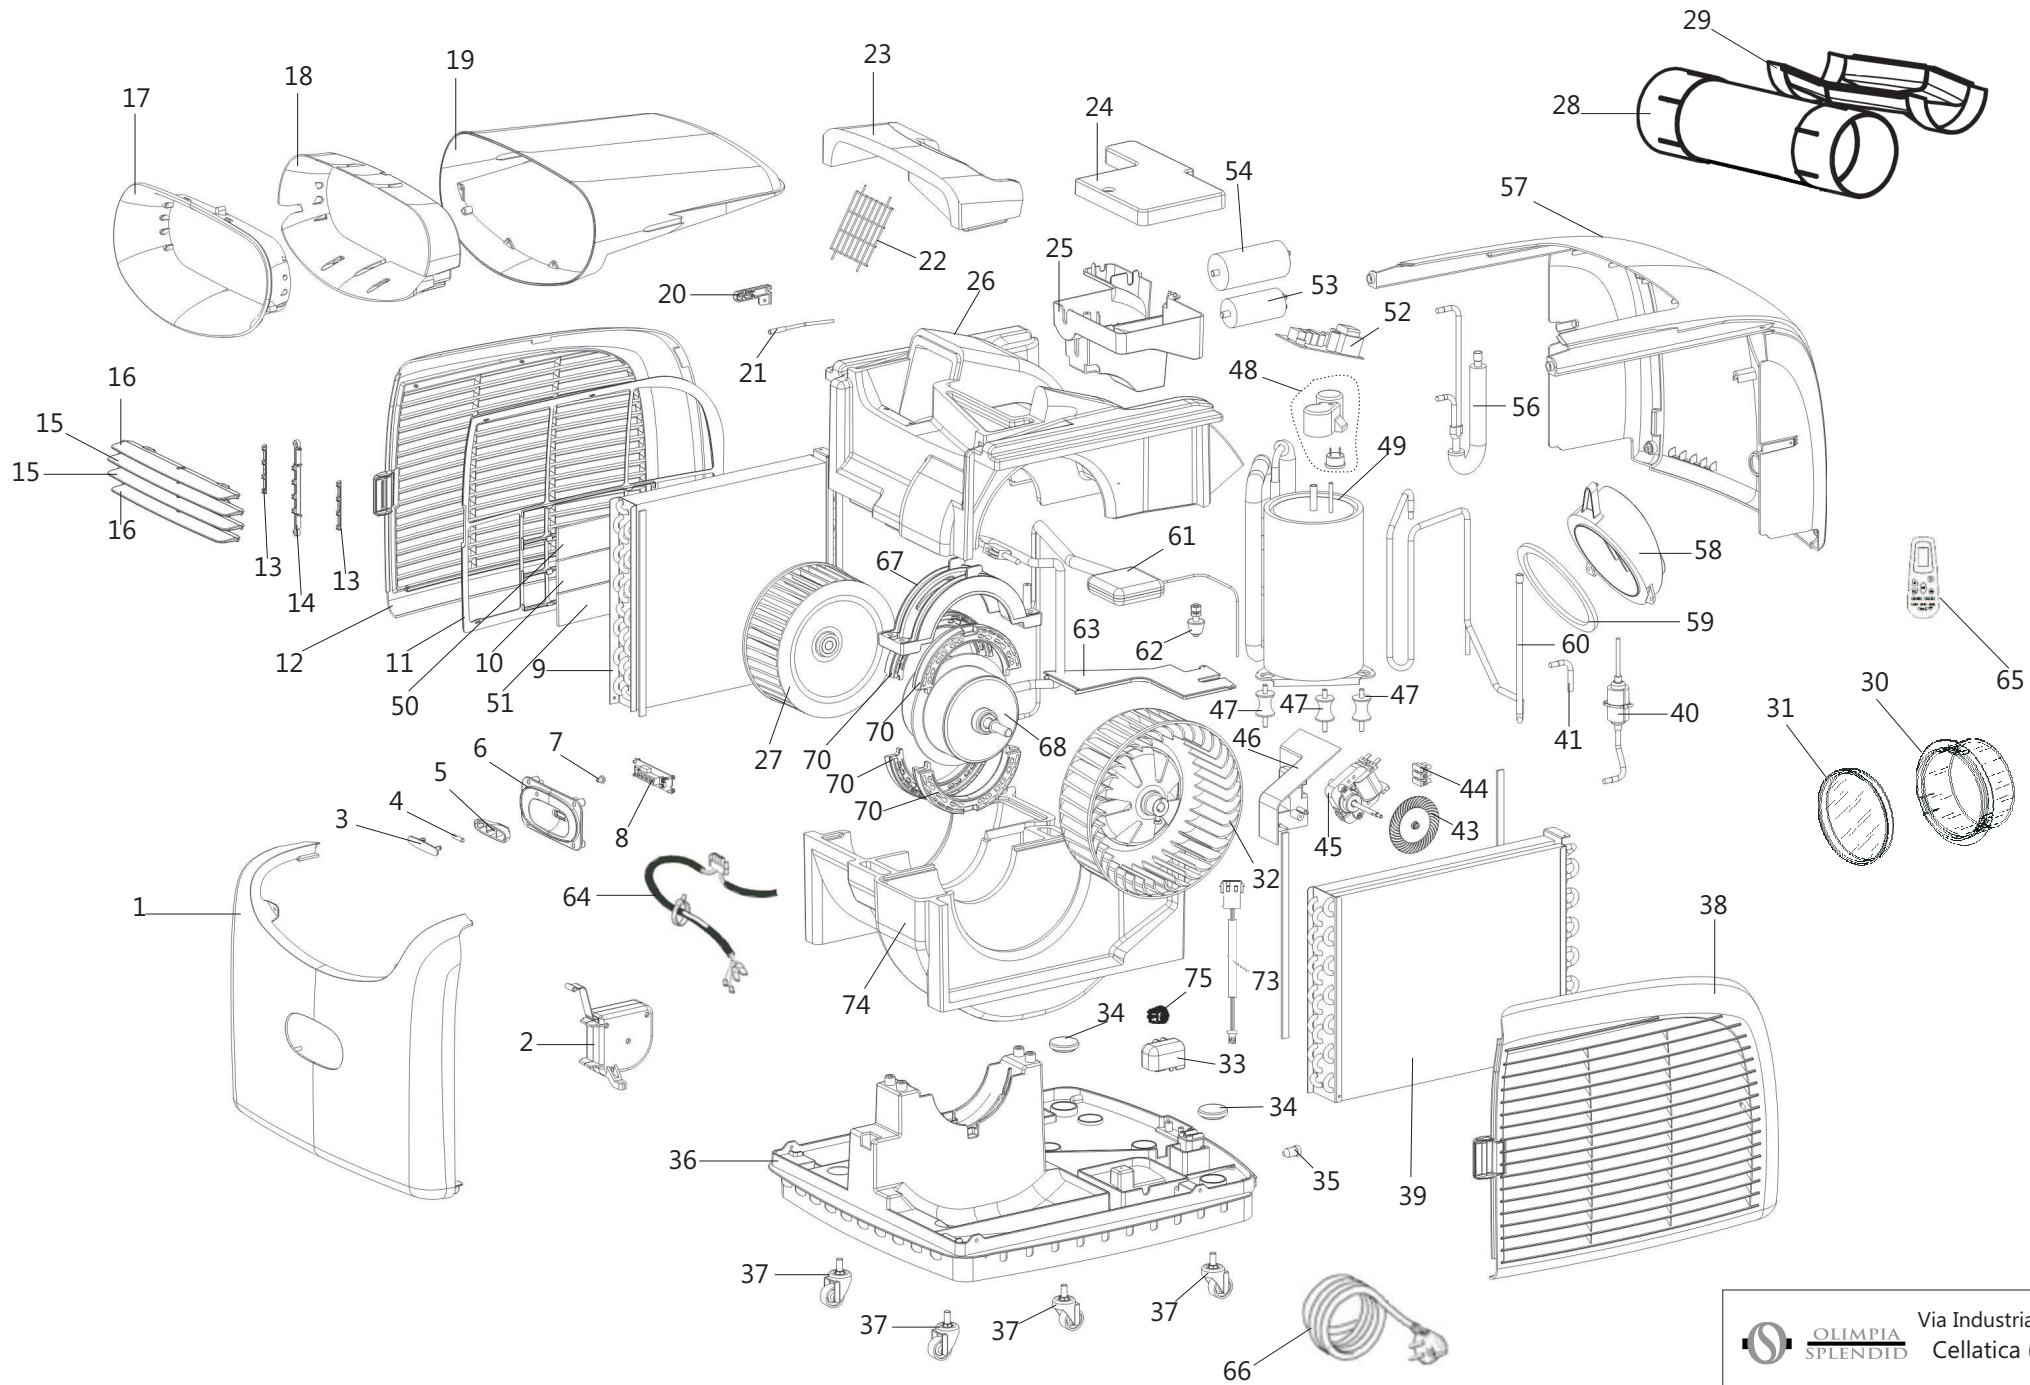

CODE	DESCRIPTION	POS.	GR.
K070049572A	FRONT PART	1	
L020008700A	pull group	2	
K070049872A	OS HANDLE COVER	3	
K140006400A	pin d.5-l.=22mm uni 6873	4	
K070049972A	HANDLE	5	
K070050049A	control panel	6	
K190004672A	stand-by button	7	
277737A	LED BOARD+FLAT CABLE	8	
256955A	EVAPORATOR HEAT EXCHANGER	9	
K070035400A	ACTIVE CARBON FILTER	10	
K070053196A	AIR FILTER	11	
K070049772A	SX GRILL	12	
K070049472A	FLAP INTERMEDIATE CONTROL	13	
282558A144	CENTRAL FLAP INTERMEDIATE SUPPORT	14	
K070049272A	CENTRAL FLAP	15	
K070049372A	TOP-BOTTOM FLAP	16	
K070049172A	INTERNAL AIR OUTLET CONVEYOR	17	
K260010100A	AIR OUTLET INSULATOR	18	
K070049072A	EXTERNAL AIR OUTLET CONVEYOR	19	
K070050996A	PROBE COVER	20	
277735A	ROOM TEMPERATURE PROBE	21	
213976A	AIR OUTLET GRILL	22	
K260010400A	AIR OUTLET CONVEYOR	23	
K070050396A	ELECTRIC BOX COVER	24	
K070050496A	ELECTRIC BOX	25	
K260010300A	TOP CONVEYOR	26	
275017A	issimo evaporator radial suction fan(07)	27	
598864A71	ISSIMO FLEXIBLE PIPE GROUP	28	
K070025093A	WINDOWS CONVEYOR	29	
281727A75	Transparent flange for pipe(07)	30	
281726A75	Transparent Cover for flange(07)	31	
275016A	issimo condenser radial suction fan(07)	32	
K070055696A	ISSIMO SWITCH BRACKET	33	
K190004700A	wheel plug	34	
K190000500A	DRAINING DISCHARGE CAP	35	
K070050672A	BASIS	36	
279306A	Wheel diameter 30 mm(07)	37	
K070049672A	DX GRILL	38	
256956A	condenser heat exchanger	39	
254123A	CONDENSER OUTLET PIPE+filter	40	
254122A	CONDENSER INLET PIPE	41	
K070024496A	WATER PUMP RUNNER	43	
276210A	TERMINAL BOX ELETTRIC 3 POLE	44	
277733A	DRAINING MOTOR	45	
K070050796A	DRAINING MOTOR PLATE	46	
281502A	Vibration dumping for compressor	47	
K210014400A	KLIXON GOLDSTAR MRA 12054-12026	48	
242528A	NUT WASHER	48	
271968A	COMPRESSOR GASKET	48	
277582A	KLIXON COVER	48	
J300003900A	COMPRESSOR	49	
K070038100A	HEPA FILTER	50	
K070038200A	PHOTOCATALYTIC FILTER	51	
277734A	POWER BOARD	52	
K210025200A	Capacitor 6 Uf ( FOR CONDENSER FAN )	53	
276233A	Capacitor 30 Uf	54	
254125A	EVAPORATOR OUTLET PIPE	56	
K070050272A	REAR PART	57	
K070050172A	PIPE FITTING	58	
K090014700A	REAR PANEL GASKET RING	59	
254121A	DISCHARGE PIPE	60	
254124A	EVAPORATOR INLET PIPE+capillary	61	
276058A	WATER PROBE	62	
K070050896A	WATER TANK COVER	63	
256143A	GENERAL WIRING	64	
K200006300B	remote control	65	
255546A	power cable	66	
K070050596A	MOTOR LOCKING	67	
277738B	MOTOR	68	
279322B	issimo suction fan elastic mount	70	
277736A	WATER PROBE WIRING	73	
K260010200A	BOTTOM CONVEYOR	74	